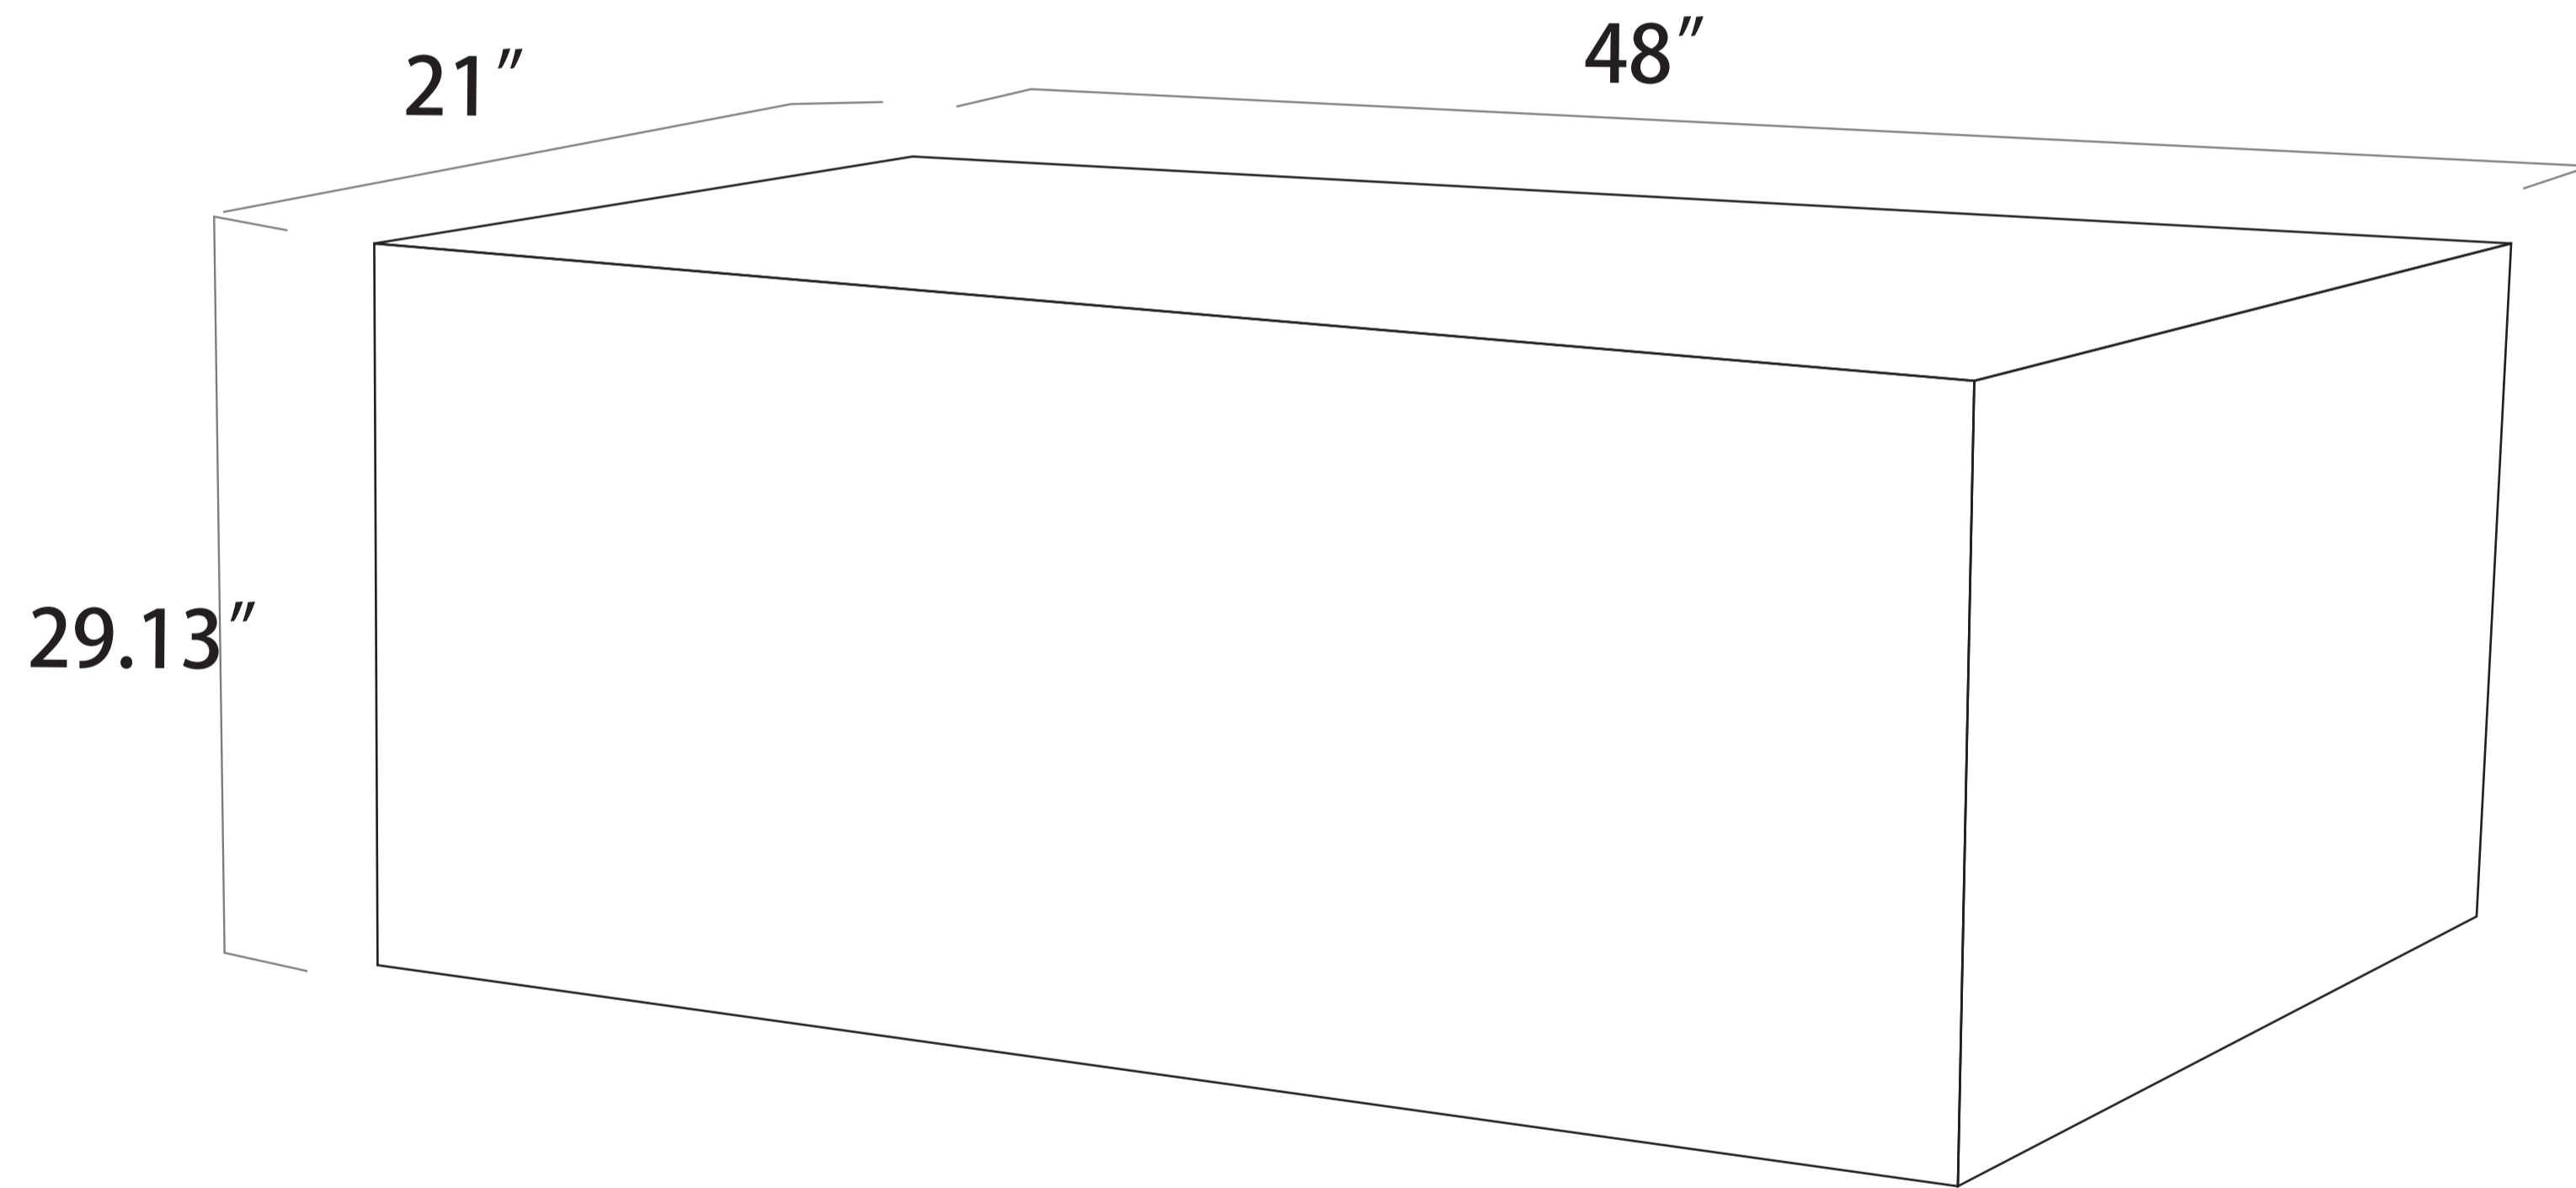

AM-CZ-A-4 (L48xW24xH29 inch)

File:

Please provide final artworks in either Illustrator, Photoshop or CorelDraw file formats
Files must be set up in CMYK color mode.
All artworks must come with a digital proof saved in jpg format
Should you have specific color requirements, please provide
PANTONE No. or print sample.

File setup:

Vector files: 1:1 or proportional to actual size
All fonts must be outlined or converted to curves.
Any image placed in layout should be in CMYK
mode, in at least 100dpi resolution and must also
be supplied separately.

PRODUCT INFORMATION

Template 1/10size

Template Size: 107.88*83.85inch